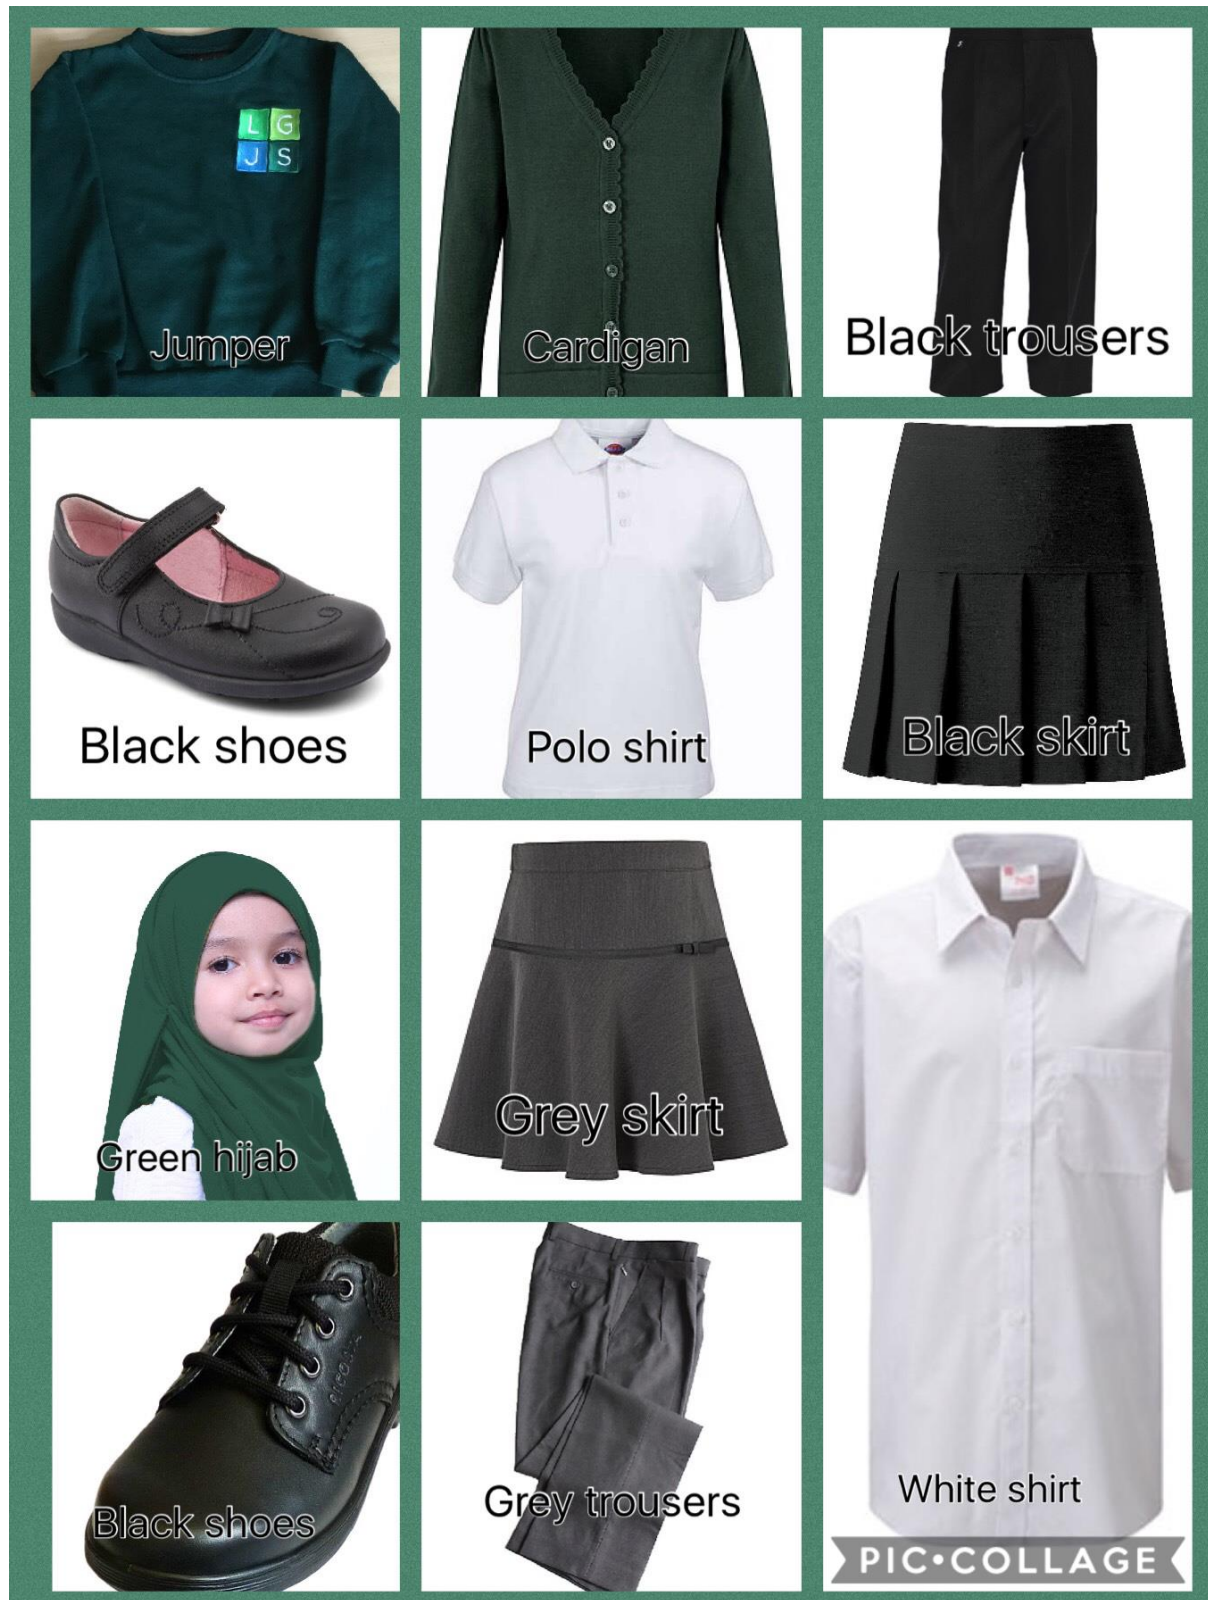

School Uniform

We do not allow jewellery to be worn in school. If children have pierced ears they are allowed to wear stud earrings only. Any form of religious jewellery must be discussed with the Head Teacher before permission will be granted.

Forest School Uniform

Swimming uniform

PE kit

Plain black jogging bottoms, white polo t-shirt green school jumper and trainers.

Summer months